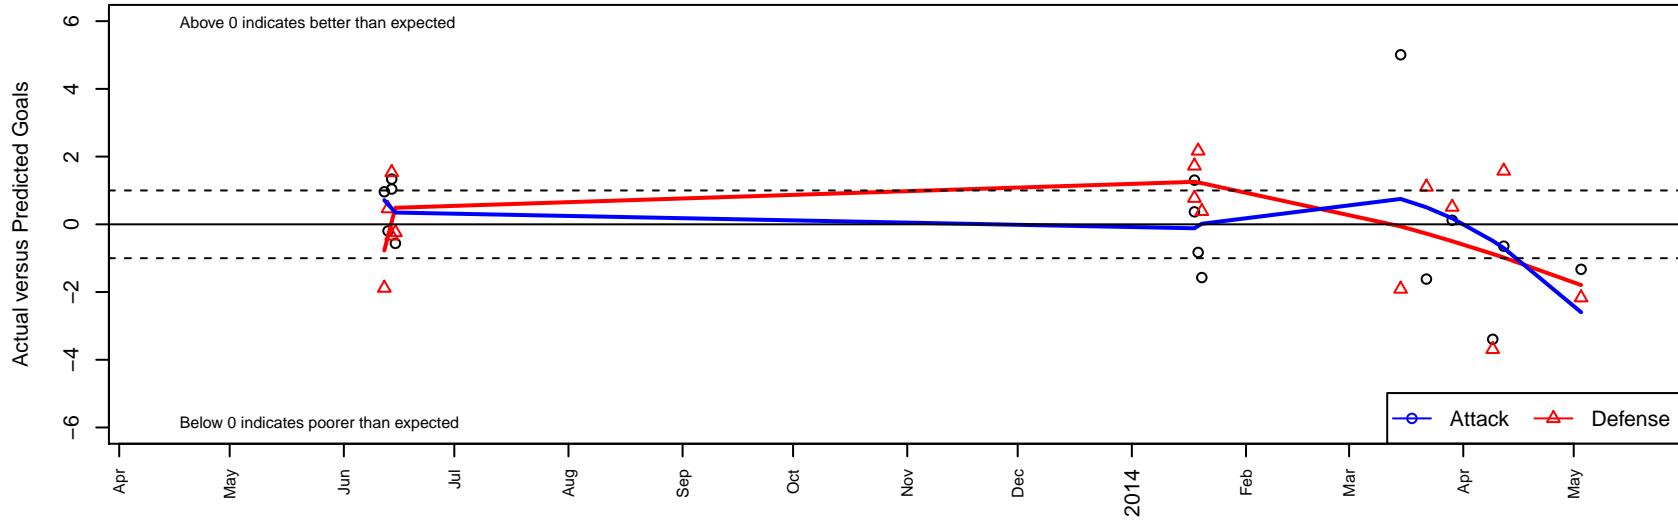

Boise Nationals Liverpool B97

Boise Nationals
 Boise, ID
 B97 total strength=1634
 attack=23.9 defense=13.59
 fall league = Spr Idaho D3 U15/16 Division 1 U
 alt names used:
 Boise Nationals Liverpool B97
 Boise Nationals Liverpool (ID) (SC)
 BOISE NATIONALS SC LIVERPOOL
 BOISE NATIONALS (ID)
 Boise Nationals U16 Liverpool
 BNSC LIVERPOOL U16

Venues played:
 Pres Cup Regionals Division 1 U15
 Portland Winter Showcase U16
 Spr Idaho D3 U17/18 Boys U18
 Spr Idaho D3 U15/16 Division 1 U16

Boise Nationals Liverpool B97
 Dots are actual minus expected GF (blue circles) and GA (red triangles).
 Blue line is smoothed change in attack strength. Red is smoothed change in defense strength.